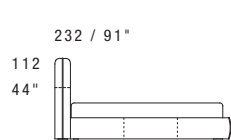

CARATTERISTICHE STANDARD

- *Struttura in legno e multistrato.*
- *Imbottitura testiera in poliuretano rivestito in falda.*
- *Imbottitura base in poliuretano rivestito in falda.*
- *Altezza testiera 112 cm.*
- *Altezza base 32 cm.*
- *Piedi in legno altezza 4 cm.*
- *Materasso non incluso nel prezzo.*
- *Retro testiera in tessuto.*
- *Reti letto con doghe in legno.*
- *Colore del filo dettaglio personalizzabile.*
- *Panca opzionale inseribile in pediera, a destra o sinistra.*
- *Cucitura CUC 501/A6.*

NOTES

- Dimensions: the first figure shows sizes in centimeters, the second in inches.
- Pillows shown are not included in the price.
- Available only with leather upholstery.
- Piping available in leather or fabric.
- Available only with CUC 501 and CUC 515 optional stitchings.
- Please advice detail's stitching colour when placing an order.
- Storage base available upon request, with up-charge.

NOTE

- *Dimensioni: la prima cifra indica i centimetri, la seconda cifra indica i pollici.*
- *I cuscini presenti nelle immagini non sono compresi nel prezzo.*
- *Disponibile unicamente con rivestimento in pelle.*
- *Filetto disponibile in pelle o tessuto.*
- *Cuciture opzionali unicamente disponibili CUC501 e CUC 515.*
- *Si prega di specificare il colore del filo dei dettagli al momento dell'ordine.*
- *Disponibile su richiesta base contenitore, con supplemento.*

European sizes / Misure europee