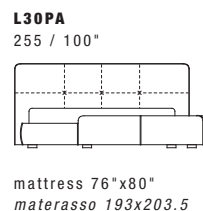

American sizes / *Misure americane*