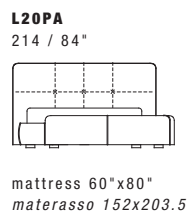

American sizes / *Misure americane*