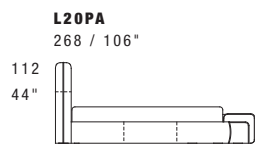

American sizes / *Misure americane*